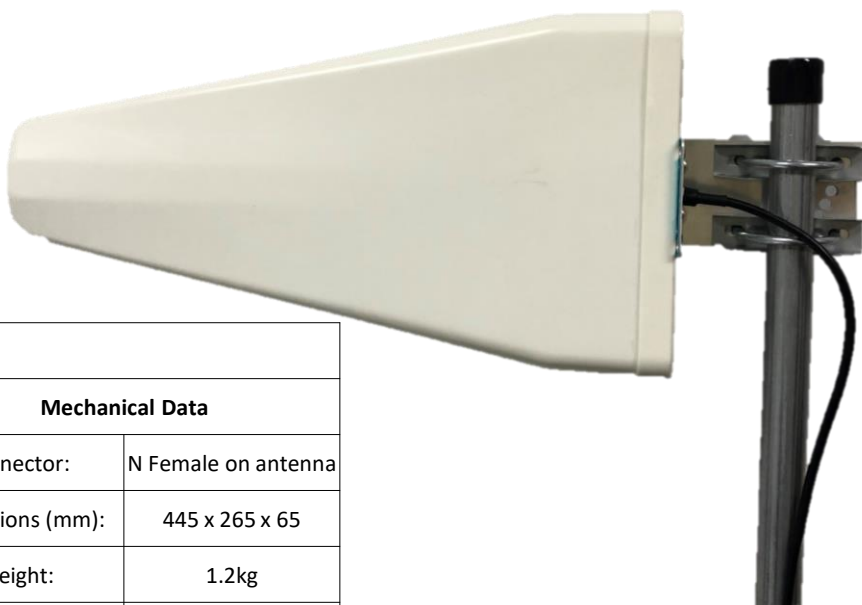

Model No: 01GWIFIA 4G LPDA WIFI Antenna

11dBi - 698-2700MHz LPDA Directional Antenna
 All Band - All Carriers
 4GX, 4G, 3G, nextG & GSM 700/850/900/1800/2300/2600
 inc 2.4GHz WiFi Mobile Broadband and Mobile Phone

Connectivity:
 3G, 3G+ nextG & GSM USB Modems, Routers & Mobile Phones.
 All 4G 700,850,900,1800,2300 & 2600MHz bands including 4GX and 4G CA.
Covers all services:
 Rural/Regional/Metro services using the band specified.
 For Fixed Wireless, Outdoor and Indoor installations.

SPECIFICATIONS

Electrical Data		Mechanical Data	
Gain:	11dBi	Connector:	N Female on antenna
Frequency (MHz)	698-960 / 1710-2700	Dimensions (mm):	445 x 265 x 65
VSWR:	<1.2:1	Weight:	1.2kg
Polarization:	Vertical, Horizontal	Pigtail Cable Length:	300mm
Horizontal Beamwidth:	50°	Pigtail Coax:	®LMR200 or equiv.
Vertical Beamwidth:	40°	Element Material:	Aluminium Alloy
Nominal Impedance:	50 Ohms	Radome Material:	Weatherproof ABS
F/B Ratio:	>18 dB	Mounting Method:	Mast
Max Input Power:	100 W	Mast Diameter:	Ø25-Ø54mm
Lightning Protection:	DC Ground	Rated Wind Velocity:	240km/h
		Operating Temp:	-40~+65°C
		Type:	Radome Log-Periodic (LPDA)