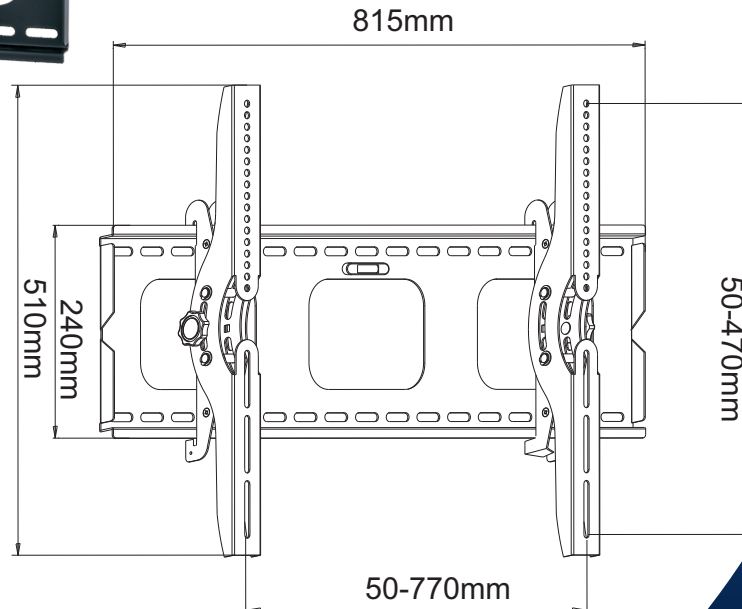

TV Wall Mounting Brackets

Model: 22PT4090B

Tilt 15° Up & Down
 Suit Screen Size up to 90"
 Only 80mm from Wall to TV
 Load Capacity 80kg
 Up to VESA 700 x 400
 Solid Heavy Gauge Cold Steel Construction
 Mounting Hardware Included
 Instructions Included
 Powder Coated Black