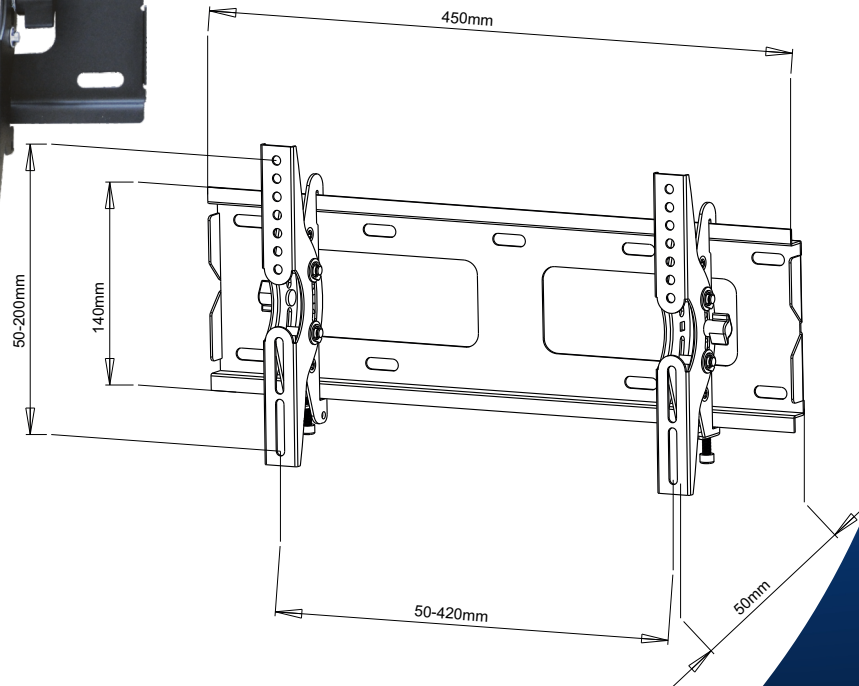

## TV Wall Mounting Brackets

**Model: 22PLB101**

Universal Bracket  
 Tilt -15° ~ +15°  
 Suit Screen Size 13 ~ 32"  
 Distance From Wall 80mm  
 Load Capacity 45kg  
 Solid Heavy Gauge Cold Steel Construction  
 Integrated Bubble Level  
 Mounting Hardware Included  
 Instructions Included