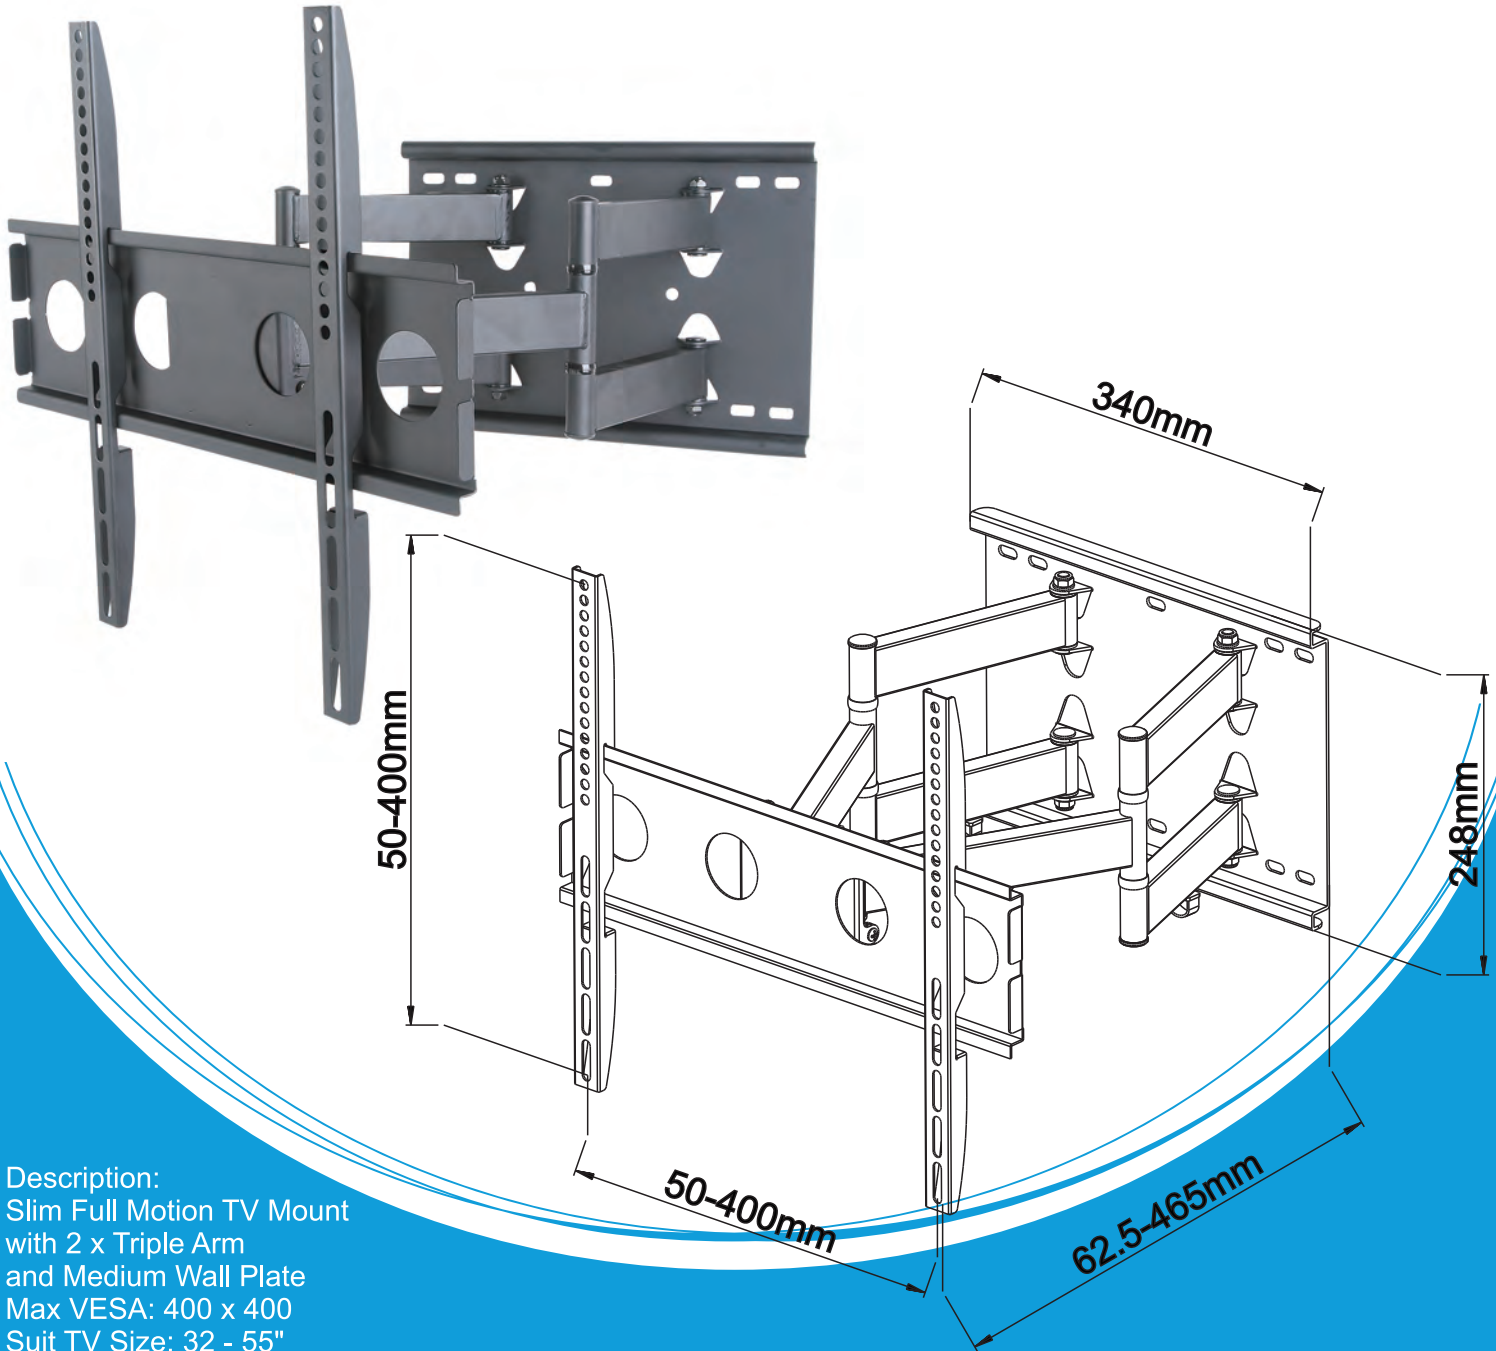

HILLSTM Antenna

Model No: BC78200

Description:
Slim Full Motion TV Mount
with 2 x Triple Arm
and Medium Wall Plate
Max VESA: 400 x 400
Suit TV Size: 32 - 55"
Capacity: 60kg
Profile: 62.5 to 465mm
Tilt: +12° to -2°
Swivel: -45° to +45°
Wire Management: Yes
Hardware: Included
Material: Steel
Manual: Included
Finish: Powder Coating
Unit Weight: 7.0kg
Colour: Black