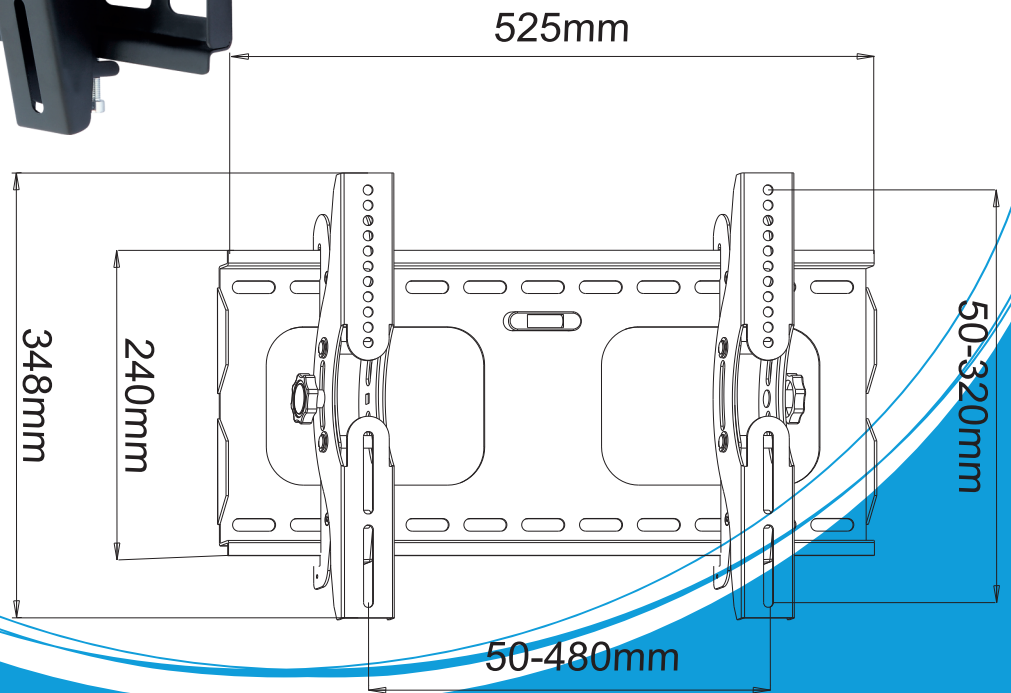

HILLSTM Antenna

Model No: BC73525A

Description: Heavy Duty Tilting TV Mount

Max VESA: 400 x 300

Suit TV Size: 23 - 55"

Capacity: 45kg

Profile: 80mm

Tilt: +15° to -15°

Hardware: Included

Material: Steel

Manual: Included

Finish: Powder Coating

Unit Weight: 4.25kg

Colour: Black

www.bitek.com.au

Available From