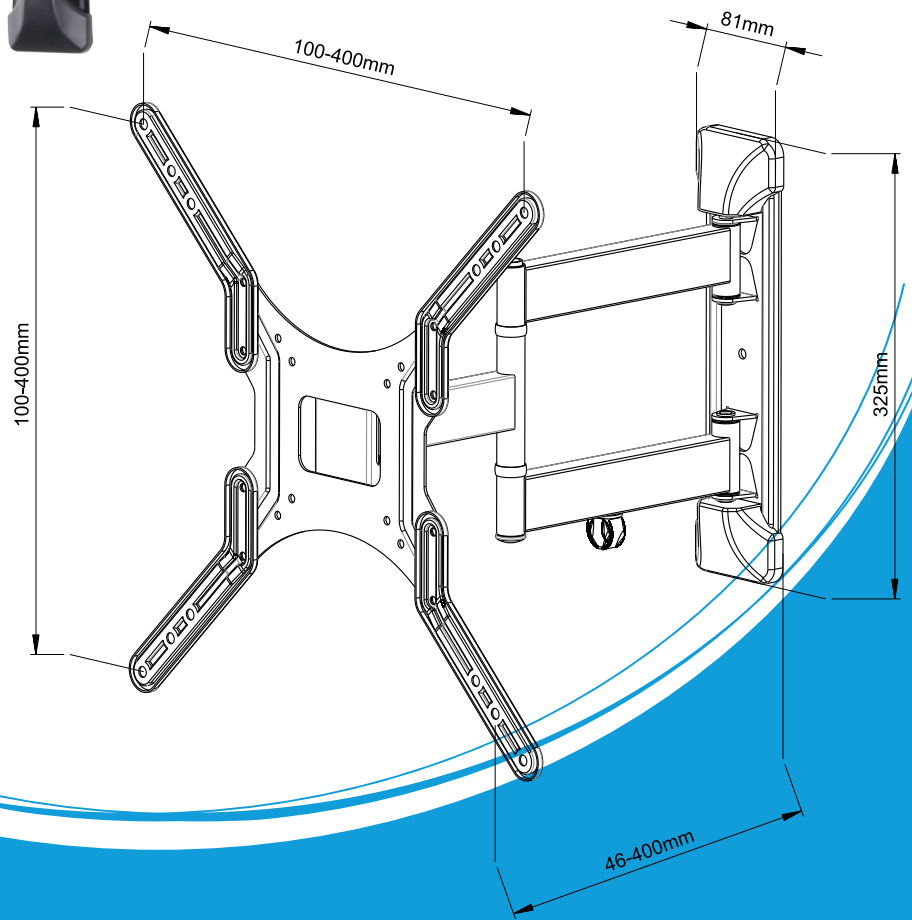

HILLSTM Antenna

Model No: BC78199

Description: Slim Full Motion TV Mount
Max VESA: 400 x 400
Suit TV Size: 23 - 55"
Capacity: 30kg
Profile: 46 to 400mm
Tilt: +12° to -2°
Hardware: Included
Material: Steel
Manual: Included
Finish: Powder Coating
Unit Weight: 3.3kg
Colour: Black