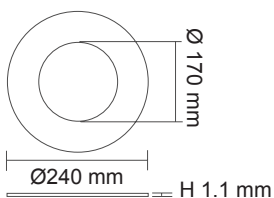

S9901

- Adaptor plate to suit S9001, S9040, S9045, S9145

S9903

- Adaptor plate to suit S9003, S9041, S9046, S9048, S9049, S9141, S9841

S9931

- Adaptor plate to suit S9001, S9040, S9045, S9145

S9933

- Adaptor plate to suit S9003, S9041, S9046, S9146, S9048, S9049, S9141, S9841

REDUCE RING

S9922

- Adaptor plate to suit S9522, S9074, S9545, S9656
- Available colours: White

DIMENSIONS

S9922

REDUCE RING

S9923

- Adaptor plate to suit S9523, S9075, S9658
- Available colours: White

DIMENSIONS

S9923