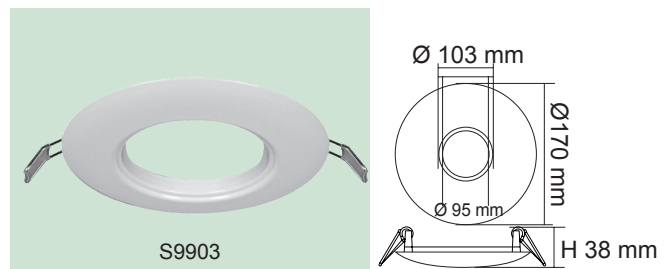

DOWNLIGHT ADAPTOR PLATES

S9901, S9903, S9931, S9933

- Pressed steel plate
- Powder coated finish
- Available colours: White, Black, Chrome, Gold, Satin Nickel
- Installation type: Recessed

IP Rating

- IP20 suitable for indoor use only

S9901

- Adaptor plate to suit S9001, S9040, S9045, S9145

S9903

- Adaptor plate to suit S9003, S9041, S9046, S9048, S9049, S9141, S9841

S9931

- Adaptor plate to suit S9001, S9040, S9045, S9145

S9933

- Adaptor plate to suit S9003, S9041, S9046, S9146, S9048, S9049, S9141, S9841

REDUCE RING

S9922

- Adaptor plate to suit S9522, S9074, S9545, S9656
- Available colours: White

DIMENSIONS

S9922

REDUCE RING

S9923

- Adaptor plate to suit S9523, S9075, S9658
- Available colours: White

DIMENSIONS

S9923