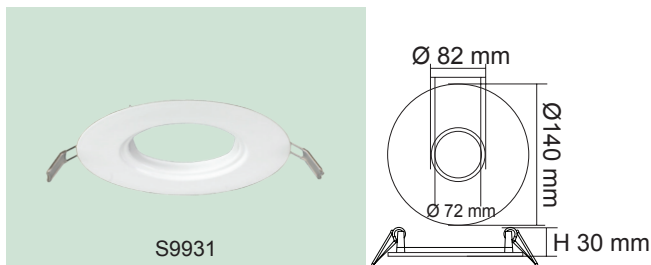

DOWNLIGHT ADAPTOR PLATES

S9901, S9903, S9931, S9933

- Pressed steel plate
- Powder coated finish
- Available colours: White, Black, Chrome, Gold, Satin Nickel
- Installation type: Recessed

IP Rating

- IP20 suitable for indoor use only

S9901

- Adaptor plate to suit S9001, S9040, S9045, S9145

S9903

- Adaptor plate to suit S9003, S9041, S9046, S9048, S9049, S9141, S9841

S9931

- Adaptor plate to suit S9001, S9040, S9045, S9145

S9933

- Adaptor plate to suit S9003, S9041, S9046, S9146, S9048, S9049, S9141, S9841

REDUCE RING

S9922

- Adaptor plate to suit S9522, S9074, S9545, S9656
- Available colours: White

DIMENSIONS

S9922

REDUCE RING

S9923

- Adaptor plate to suit S9523, S9075, S9658
- Available colours: White

DIMENSIONS

S9923