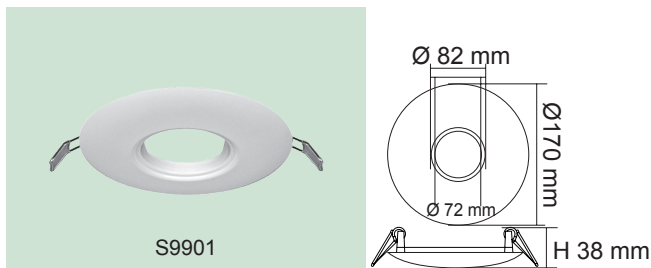

DOWNLIGHT ADAPTOR PLATES

S9901, S9903, S9931, S9933

- Pressed steel plate
- Powder coated finish
- Available colours: White, Black, Chrome, Gold, Satin Nickel
- Installation type: Recessed

IP Rating

- IP20 suitable for indoor use only

S9901

- Adaptor plate to suit S9001, S9040, S9045, S9145

S9903

- Adaptor plate to suit S9003, S9041, S9046, S9048, S9049, S9141, S9841

S9931

- Adaptor plate to suit S9001, S9040, S9045, S9145

S9933

- Adaptor plate to suit S9003, S9041, S9046, S9146, S9048, S9049, S9141, S9841

REDUCE RING

S9922

- Adaptor plate to suit S9522, S9074, S9545, S9656
- Available colours: White

DIMENSIONS

S9922

REDUCE RING

S9923

- Adaptor plate to suit S9523, S9075, S9658
- Available colours: White

DIMENSIONS

S9923