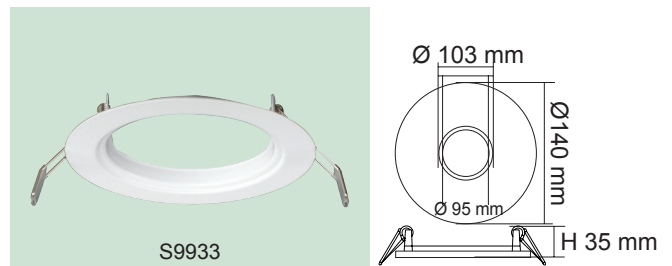

DOWNLIGHT ADAPTOR PLATES

S9901, S9903, S9931, S9933

- Pressed steel plate
- Powder coated finish
- Available colours: White, Black, Chrome, Gold, Satin Nickel
- Installation type: Recessed

IP Rating

- IP20 suitable for indoor use only

S9901

- Adaptor plate to suit S9001, S9040, S9045, S9145

S9903

- Adaptor plate to suit S9003, S9041, S9046, S9048, S9049, S9141, S9841

S9931

- Adaptor plate to suit S9001, S9040, S9045, S9145

S9933

- Adaptor plate to suit S9003, S9041, S9046, S9146, S9048, S9049, S9141, S9841

REDUCE RING

S9922

- Adaptor plate to suit S9522, S9074, S9545, S9656
- Available colours: White

DIMENSIONS

S9922

REDUCE RING

S9923

- Adaptor plate to suit S9523, S9075, S9658
- Available colours: White

DIMENSIONS

S9923