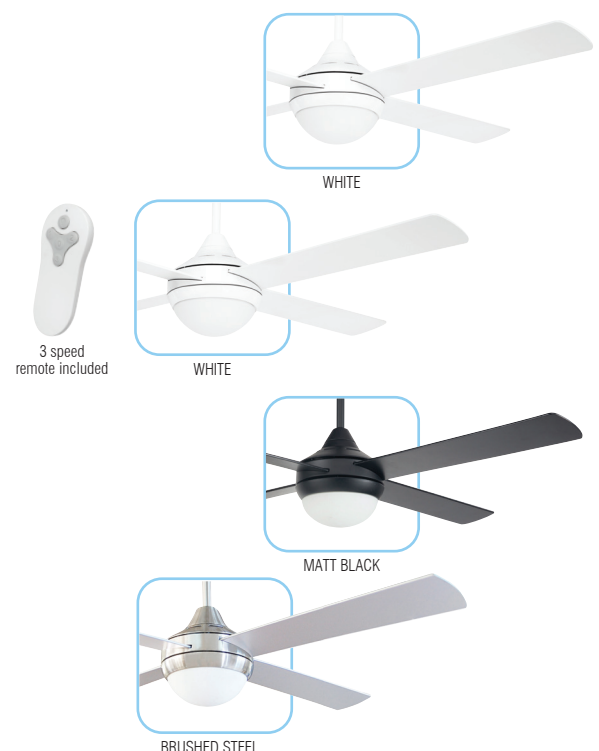

APPLICATIONS

- Bedrooms, lounge and family rooms
- Indoors locations around the home.