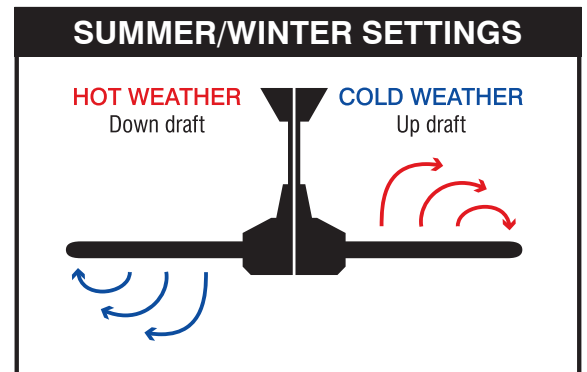

TEMPO PLUS 52" AC CEILING FAN WITH LIGHT

TECHNICAL SPECIFICATIONS

Size	52 inch (1320mm)
Motor Type	AC (Alternate Current)
Operating Voltage	240V / 50Hz
Motor Wattage	65W
Construction	Steel body and canopy
Blade Material	Painted Plywood (x4)
Ceiling install	Hangsure
Blade Pitch	11 degrees
Ceiling Rake	30 degree max. 10 degree max (for 22279/05R) only
Light Wattage:	2 x 40W Max
Base Type:	Screw E27
Other models available	22270: 48-inch without light 22273: 48-inch with light 22276: 52-inch without light
Control	Wall 3 speed with on/off switch (included) 3 speed remote (for 22279/05R) only
Warranty	3 year in-home plus 3 year replacement (6-Year) <i>*Limited warranty for wall controller, remote controller and light. Refer to warranty card inside the box for more details.</i>
Standards:	AS/NZS 60335-1 AS/NZS 60335-2-80

ACCESSORIES (sold separately)

Extension Rod	100550/05 white 90cm 100550/06 matt black 90cm 100550/13 brushed chrome 90cm 21912/05 white 180cm 21912/06 matt black 180cm
Remote Kits	99999 Basic remote 99444 Basic remote 99222 LCD remote 99777 Multi fan wall controller 99111 WiFi wall controller 99888 WiFi wall controller

AIR MOVEMENT

SPEED	LOW	MED	HIGH
RPM	96	144	196
Power	19W	37W	65W
Airflow	3,516m³/h	5,601m³/h	8,084m³/h

INSTALLATION

Must be installed by a licensed electrician

	MODEL	COLOUR	DESCRIPTION	BOX SIZE	GROSS WEIGHT	BOX QTY	BARCODE/TUN
RETAIL BOX	22279/05	White	Tempo Plus-52 Fan and light	W630 x H286 x D266 mm	7.1 kg	1 pc	9 312641 222798 >
RETAIL BOX	22279/05R	White	Tempo Plus-52 Fan and light and remote	W630 x H286 x D266 mm	7.1 kg	1 pc	9 312641 222835 >
RETAIL BOX	22279/06	Matt Black	Tempo Plus-52 Fan and light	W630 x H286 x D266 mm	7.1 kg	1 pc	9 312641 222804 >
RETAIL BOX	22279/13	Brushed Chrome	Tempo Plus-52 Fan and light	W630 x H286 x D266 mm	7.1 kg	1 pc	9 312641 222811 >