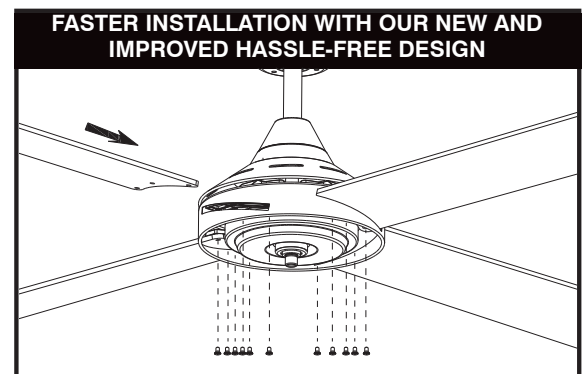

TEMPO PLUS 52" AC CEILING FAN WITH LIGHT

TECHNICAL SPECIFICATIONS

Size	52 inch (1320mm)
Motor Type	AC (Alternate Current)
Operating Voltage	240V / 50Hz
Motor Wattage	65W
Construction	Steel body and canopy
Blade Material	Painted Plywood (x4)
Ceiling install	Hangsure
Blade Pitch	11 degrees
Ceiling Rake	30 degree max. 10 degree max (for 22279/05R) only
Light Wattage:	2 x 40W Max
Base Type:	Screw E27
Other models available	22270: 48-inch without light 22273: 48-inch with light 22276: 52-inch without light
Control	Wall 3 speed with on/off switch (included) 3 speed remote (for 22279/05R) only
Warranty	3 year in-home plus 3 year replacement (6-Year) <i>*Limited warranty for wall controller, remote controller and light. Refer to warranty card inside the box for more details.</i>
Standards:	AS/NZS 60335-1 AS/NZS 60335-2-80

ACCESSORIES (sold separately)

Extension Rod	100550/05 white 90cm 100550/06 matt black 90cm 100550/13 brushed chrome 90cm 21912/05 white 180cm 21912/06 matt black 180cm
Remote Kits	99999 Basic remote 99444 Basic remote 99222 LCD remote 99777 Multi fan wall controller 99111 WiFi wall controller 99888 WiFi wall controller

AIR MOVEMENT

SPEED	LOW	MED	HIGH
RPM	96	144	196
Power	19W	37W	65W
Airflow	3,516m³/h	5,601m³/h	8,084m³/h

INSTALLATION

Must be installed by a licensed electrician

	MODEL	COLOUR	DESCRIPTION	BOX SIZE	GROSS WEIGHT	BOX QTY	BARCODE/TUN
RETAIL BOX	22279/05	White	Tempo Plus-52 Fan and light	W630 x H286 x D266 mm	7.1 kg	1 pc	9 312641 222798 >
RETAIL BOX	22279/05R	White	Tempo Plus-52 Fan and light and remote	W630 x H286 x D266 mm	7.1 kg	1 pc	9 312641 222835 >
RETAIL BOX	22279/06	Matt Black	Tempo Plus-52 Fan and light	W630 x H286 x D266 mm	7.1 kg	1 pc	9 312641 222804 >
RETAIL BOX	22279/13	Brushed Chrome	Tempo Plus-52 Fan and light	W630 x H286 x D266 mm	7.1 kg	1 pc	9 312641 222811 >