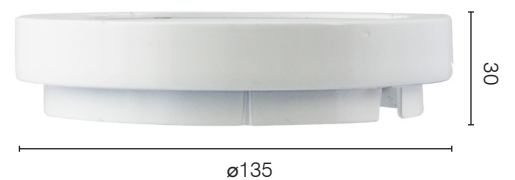

- Designed to suit Concorde-II and Aluma model fans.
- Delivers a high level of lumens with a lower wattage output.
- Produces a cool light colour temperature of 4000K.
- Available in the same colours as the Concorde-II and Aluma 52" Ceiling Fans: White, Black and Satin Nickel.
- Flush fascia that easily integrates with ceiling fan
- IP44 Weather-resistant rated, when installed in Concorde-II fan only.
- This light is not dimmable.
- Must be installed by a licenced electrician.

APPLICATIONS

- Bedrooms, lounge and family rooms
- Indoors or enclosed alfresco areas not exposed to the weather

WHITE

BLACK

SATIN NICKEL

LED LIGHT KIT FOR AC CEILING FAN

TECHNICAL SPECIFICATIONS

Operating voltage:	240V / 50Hz
Class:	Class II (2)
Wattage:	12W Total
Lumens:	600 Total lumens max (4000K)
Colour temperature:	4000°K
Colour rendering index:	<82 CRI
Dimmable:	No
Construction:	Metal/Polycarbonate
Warranty:	3 year replacement
Standards:	

INSTALLATION

Must be installed by a licensed electrician

COMPATIBLE WITH

Concorde-II Ceiling Fans

Concorde-II Ceiling Fans

Aluma Ceiling Fans

	MODEL	COLOUR	DESCRIPTION	BOX SIZE	GROSS WEIGHT	BOX QTY	BARCODE/TUN
RETAIL BOX	20071/05	White	Concorde-II LED Fan Light Kit	W150 x H150 x D40 mm	0.36 kg	1 pc	9 312641 200710 >
OUTER CTN	20071/05	White	Concorde-II LED Fan Light Kit		7.5 kg	20 pc	19312641200717
RETAIL BOX	20071/06	Black	Concorde-II LED Fan Light Kit	W150 x H150 x D40 mm	0.36 kg	1 pc	9 312641 200727 >
OUTER CTN	20071/06	Black	Concorde-II LED Fan Light Kit		7.5 kg	20 pc	19312641200724
RETAIL BOX	20071/77	Satin Nickel	Concorde-II LED Fan Light Kit	W150 x H150 x D40 mm	0.36 kg	1 pc	9 312641 216599 >
OUTER CTN	20071/77	Satin Nickel	Concorde-II LED Fan Light Kit		7.5 kg	20 pc	19312641201073