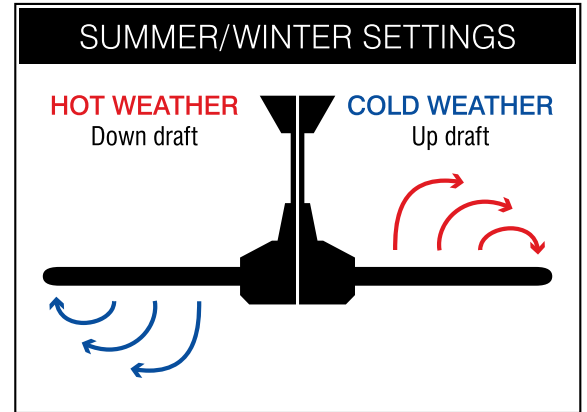

VECTOR 48" DC CEILING FAN WITH LED CCT LIGHT

TECHNICAL SPECIFICATIONS

Size	48 inch (1220mm)
Motor Type	DC (Direct Current)
Operating Voltage	220-240V AC / 50Hz
Motor Wattage	40W
Construction	ABS body and canopy
Blade Material	Moulded ABS (x4)
Ceiling install	Hangsure
Blade Pitch	14 degree (effective)
Ceiling Rake	10 degree max
Control	6 Speed Remote controller included 6 Speed Wall controller (sold separately)
Light Wattage:	18W
Colour Temperature:	3000K / 4200K / 6000K
Lumens:	1400lm
Dimmable:	Yes
Other models available	22687/05, 22687/06: 48-inch without light 22689/05, 22689/06: 52-inch without light 22695/05, 22695/06: 52-inch with light 22691/05, 22691/06: 56-inch without light 22697/05, 22697/06: 56-inch with light
Warranty	3 year in-home plus 3 year replacement (6-Year) <i>*Limited warranty for wall controller, remote controller and light. Refer to warranty card inside the box for more details.</i>
Standards:	AS/NZS 60335-1 AS/NZS 60335-2-80 AS/NZS 60598-1 AS/NZS 60598-2-1
Patent:	2018201157 (pending)
Air Movement:	13,000m³/hr MAX

INSTALLATION

Must be installed by a licensed electrician