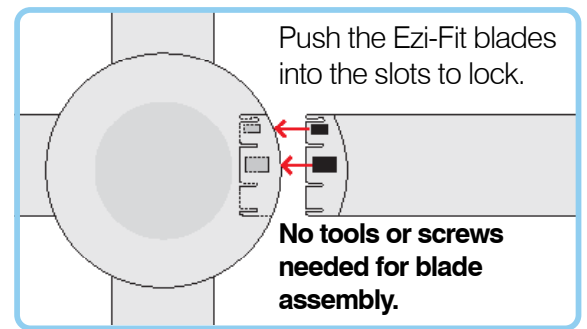

3000K > 4200K > 6000K

VECTOR 48" DC CEILING FAN WITH LED CCT LIGHT

TECHNICAL SPECIFICATIONS

Size	48 inch (1220mm)
Motor Type	DC (Direct Current)
Operating Voltage	220-240V AC / 50Hz
Motor Wattage	40W
Construction	ABS body and canopy
Blade Material	Moulded ABS (x4)
Ceiling install	Hangsure
Blade Pitch	14 degree (effective)
Ceiling Rake	10 degree max
Control	6 Speed Remote controller included 6 Speed Wall controller (sold separately)
Light Wattage:	18W
Colour Temperature:	3000K / 4200K / 6000K
Lumens:	1400lm
Dimmable:	Yes
Other models available	22687/05, 22687/06: 48-inch without light 22689/05, 22689/06: 52-inch without light 22695/05, 22695/06: 52-inch with light 22691/05, 22691/06: 56-inch without light 22697/05, 22697/06: 56-inch with light
Warranty	3 year in-home plus 3 year replacement (6-Year) <i>*Limited warranty for wall controller, remote controller and light. Refer to warranty card inside the box for more details.</i>
Standards:	AS/NZS 60335-1 AS/NZS 60335-2-80 AS/NZS 60598-1 AS/NZS 60598-2-1
Patent:	2018201157 (pending)
Air Movement:	13,000m ³ /hr MAX

INSTALLATION

Must be installed by a licensed electrician

ACCESSORIES (sold separately)

Extension Rod with loom kits, 900mm x Ø21mm:	100550/05 white, 100550/06 black
Extension Rod with loom kits, 1800mm x Ø21mm:	21912/05 white 180cm 21912/06 matt black 180cm
Wall Controller:	DCWALLCONTROL
Smart Receiver:	VECTORDCSMART