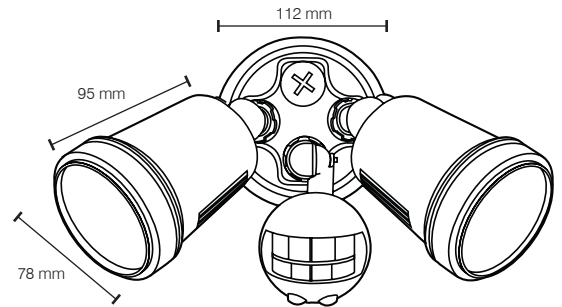

HUNTER-III LED FLOODLIGHT WITH SENSOR

TECHNICAL SPECIFICATIONS

Operating voltage:	240V / 50Hz
Class:	Class I (1)
Wattage:	19975: 11W 19245: 2 x 11W
Lumens:	19975: 950 lm 19245: 1900 lm
Colour Temperature:	4200K
Light adjustable:	No
Beam angle:	40 degrees
Motion Detection:	Advanced PIR motion sensing
Operation Modes:	Auto-Override
PIR range:	10m x 150 degrees
Light time on:	10sec to 7min (restarts when motion detected)
Lux sensitivity:	5 to 2000Lx
Construction:	Powdercoated diecast aluminium (casing) Tempered glass (lens)
Ingress protection:	IP44 rated
Warranty:	3 year replacement

Standards:

INSTALLATION

Do-It-Yourself

	MODEL	COLOUR	DESCRIPTION	BOX SIZE	GROSS WEIGHT	BOX QTY	BARCODE
RETAIL BOX	19975/05	White	Hunter-III LED 1 Light Floodlight with Sensor	W130 x H190 x D115 mm	0.68 kg	1 pc	9 312641 199755 >
OUTER CTN	19975/05	White	Hunter-III LED 1 Light Floodlight with Sensor	W250 x H396 x D280 mm	5.44 kg	8 pc	19312641199752
RETAIL BOX	19975/06	Black	Hunter-III LED 1 Light Floodlight with Sensor	W130 x H190 x D115 mm	0.66 kg	1 pc	9 312641 199762 >
OUTER CTN	19975/06	Black	Hunter-III LED 1 Light Floodlight with Sensor	W250 x H396 x D280 mm	5.28 kg	8 pc	19312641199769
RETAIL BOX	19975/13	Satin Nickel	Hunter-III LED 1 Light Floodlight with Sensor	W130 x H190 x D115 mm	0.66 kg	1 pc	9 312641 199779 >
OUTER CTN	19975/13	Satin Nickel	Hunter-III LED 1 Light Floodlight with Sensor	W250 x H396 x D280 mm	5.28 kg	8 pc	19312641199776
RETAIL BOX	19245/05	White	Hunter-III LED 2 Light Floodlight with Sensor	W145 x H185 x D145 mm	1.00 kg	1 pc	9 312641 192459 >
OUTER CTN	19245/05	White	Hunter-III LED 2 Light Floodlight with Sensor	W306 x H389 x D309 mm	8.00 kg	8 pc	19312641192456
RETAIL BOX	19245/06	Black	Hunter-III LED 2 Light Floodlight with Sensor	W150 x H185 x D145 mm	1.00 kg	1pc	9 312641 192466 >
OUTER CTN	19245/06	Black	Hunter-III LED 2 Light Floodlight with Sensor	W305 x H390 x D314 mm	8.00 kg	8 pc	19312641192463
RETAIL BOX	19245/13	Satin Nickel	Hunter-III LED 2 Light Floodlight with Sensor	W150 x H190 x D145 mm	0.98 kg	1pc	9 312641 192473 >
OUTER CTN	19245/13	Satin Nickel	Hunter-III LED 2 Light Floodlight with Sensor	W305 x H390 x D314 mm	7.76 kg	8 pc	19312641192470