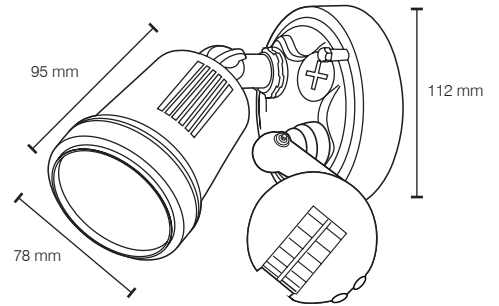

HUNTER-III LED FLOODLIGHT WITH SENSOR

TECHNICAL SPECIFICATIONS

Operating voltage:	240V / 50Hz
Class:	Class I (1)
Wattage:	19975: 11W 19245: 2 x 11W
Lumens:	19975: 950 lm 19245: 1900 lm
Colour Temperature:	4200K
Light adjustable:	No
Beam angle:	40 degrees
Motion Detection:	Advanced PIR motion sensing
Operation Modes:	Auto-Override
PIR range:	10m x 150 degrees
Light time on:	10sec to 7min (restarts when motion detected)
Lux sensitivity:	5 to 2000Lx
Construction:	Powdercoated diecast aluminium (casing) Tempered glass (lens)
Ingress protection:	IP44 rated
Warranty:	3 year replacement

Standards:

INSTALLATION

Do-It-Yourself

	MODEL	COLOUR	DESCRIPTION	BOX SIZE	GROSS WEIGHT	BOX QTY	BARCODE
RETAIL BOX	19975/05	White	Hunter-III LED 1 Light Floodlight with Sensor	W130 x H190 x D115 mm	0.68 kg	1 pc	9 312641 199755 >
OUTER CTN	19975/05	White	Hunter-III LED 1 Light Floodlight with Sensor	W250 x H396 x D280 mm	5.44 kg	8 pc	19312641199752
RETAIL BOX	19975/06	Black	Hunter-III LED 1 Light Floodlight with Sensor	W130 x H190 x D115 mm	0.66 kg	1 pc	9 312641 199762 >
OUTER CTN	19975/06	Black	Hunter-III LED 1 Light Floodlight with Sensor	W250 x H396 x D280 mm	5.28 kg	8 pc	19312641199769
RETAIL BOX	19975/13	Satin Nickel	Hunter-III LED 1 Light Floodlight with Sensor	W130 x H190 x D115 mm	0.66 kg	1 pc	9 312641 199779 >
OUTER CTN	19975/13	Satin Nickel	Hunter-III LED 1 Light Floodlight with Sensor	W250 x H396 x D280 mm	5.28 kg	8 pc	19312641199776
RETAIL BOX	19245/05	White	Hunter-III LED 2 Light Floodlight with Sensor	W145 x H185 x D145 mm	1.00 kg	1 pc	9 312641 192459 >
OUTER CTN	19245/05	White	Hunter-III LED 2 Light Floodlight with Sensor	W306 x H389 x D309 mm	8.00 kg	8 pc	19312641192456
RETAIL BOX	19245/06	Black	Hunter-III LED 2 Light Floodlight with Sensor	W150 x H185 x D145 mm	1.00 kg	1pc	9 312641 192466 >
OUTER CTN	19245/06	Black	Hunter-III LED 2 Light Floodlight with Sensor	W305 x H390 x D314 mm	8.00 kg	8 pc	19312641192463
RETAIL BOX	19245/13	Satin Nickel	Hunter-III LED 2 Light Floodlight with Sensor	W150 x H190 x D145 mm	0.98 kg	1pc	9 312641 192473 >
OUTER CTN	19245/13	Satin Nickel	Hunter-III LED 2 Light Floodlight with Sensor	W305 x H390 x D314 mm	7.76 kg	8 pc	19312641192470