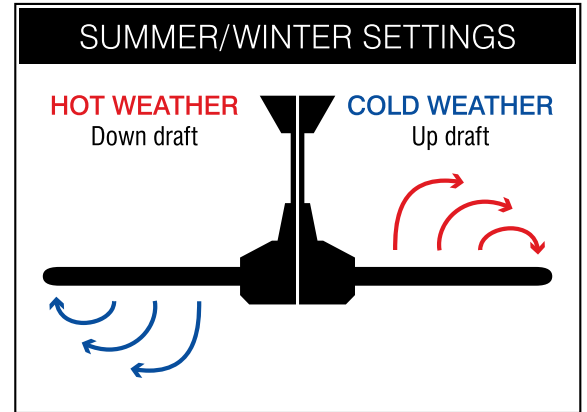

VECTOR 56" DC CEILING FAN

TECHNICAL SPECIFICATIONS

Size	56 inch (1420mm)
Motor Type	DC (Direct Current)
Operating Voltage	220-240V AC / 50Hz
Motor Wattage	40W
Construction	ABS body and canopy
Blade Material	Moulded ABS (x4)
Ceiling install	Hangsure
Blade Pitch	14 degree (effective)
Ceiling Rake	10 degree max
Control	6 Speed Remote controller included 6 Speed Wall controller (sold separately)
Other models available	22687/05, 22687/06: 48-inch without light 22693/05, 22693/06: 48-inch with light 22689/05, 22689/06: 52-inch without light 22695/05, 22695/06: 52-inch with light 22697/05, 22697/06: 56-inch with light
Warranty	3 year in-home plus 3 year replacement (6-Year) <i>*Limited warranty for wall controller, remote controller and light. Refer to warranty card inside the box for more details.</i>
Standards:	AS/NZS 60335-1 AS/NZS 60335-2-80 AS/NZS 60598-1 AS/NZS 60598-2-1
Patent:	2018201157 (pending)
Air Movement:	16,200m³/hr MAX

ACCESSORIES (sold separately)

Extension Rod with loom kits, 900mm x Ø21mm:	100550/05 white, 100550/06 black
Extension Rod with loom kits, 1800mm x Ø21mm:	21912/05 white 180cm 21912/06 matt black 180cm
Wall Controller:	DCWALLCONTROL
Smart Receiver:	VECTORDCSMART

INSTALLATION

Must be installed by a licensed electrician

	MODEL	COLOUR	DESCRIPTION	BOX SIZE	GROSS WEIGHT	BOX QTY	BARCODE/TUN
RETAIL BOX	22691/05	Pure White	Vector 56 DC Ceiling Fan	W638 x H330 x D284 mm	7.6 kg	1 pc	 9 312641 226918 >
RETAIL BOX	22691/06	Matt Black	Vector 56 DC Ceiling Fan	W638 x H330 x D284 mm	7.6 kg	1 pc	 9 312641 226925 >