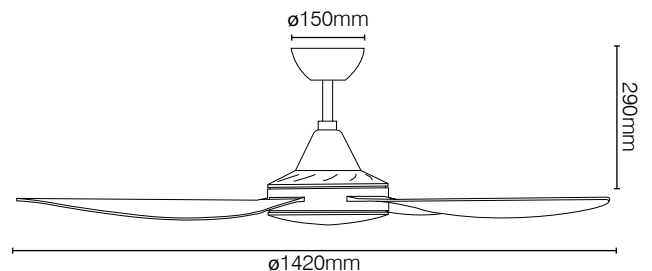

VECTOR 56" DC CEILING FAN

TECHNICAL SPECIFICATIONS

Size	56 inch (1420mm)
Motor Type	DC (Direct Current)
Operating Voltage	220-240V AC / 50Hz
Motor Wattage	40W
Construction	ABS body and canopy
Blade Material	Moulded ABS (x4)
Ceiling install	Hangsure
Blade Pitch	14 degree (effective)
Ceiling Rake	10 degree max
Control	6 Speed Remote controller included 6 Speed Wall controller (sold separately)
Other models available	22687/05, 22687/06: 48-inch without light 22693/05, 22693/06: 48-inch with light 22689/05, 22689/06: 52-inch without light 22695/05, 22695/06: 52-inch with light 22697/05, 22697/06: 56-inch with light
Warranty	3 year in-home plus 3 year replacement (6-Year) <i>*Limited warranty for wall controller, remote controller and light. Refer to warranty card inside the box for more details.</i>
Standards:	AS/NZS 60335-1 AS/NZS 60335-2-80 AS/NZS 60598-1 AS/NZS 60598-2-1
Patent:	2018201157 (pending)
Air Movement:	16,200m³/hr MAX

ACCESSORIES (sold separately)

Extension Rod with loom kits, 900mm x Ø21mm:	100550/05 white, 100550/06 black
Extension Rod with loom kits, 1800mm x Ø21mm:	21912/05 white 180cm 21912/06 matt black 180cm
Wall Controller:	DCWALLCONTROL
Smart Receiver:	VECTORDCSMART

INSTALLATION

Must be installed by a licensed electrician

	MODEL	COLOUR	DESCRIPTION	BOX SIZE	GROSS WEIGHT	BOX QTY	BARCODE/TUN
RETAIL BOX	22691/05	Pure White	Vector 56 DC Ceiling Fan	W638 x H330 x D284 mm	7.6 kg	1 pc	 9 312641 226918 >
RETAIL BOX	22691/06	Matt Black	Vector 56 DC Ceiling Fan	W638 x H330 x D284 mm	7.6 kg	1 pc	 9 312641 226925 >