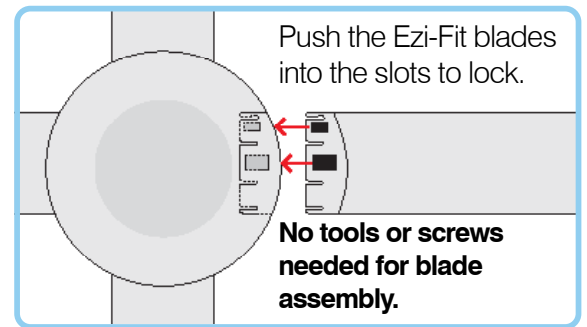

VECTOR 56" DC CEILING FAN

TECHNICAL SPECIFICATIONS

Size	56 inch (1420mm)
Motor Type	DC (Direct Current)
Operating Voltage	220-240V AC / 50Hz
Motor Wattage	40W
Construction	ABS body and canopy
Blade Material	Moulded ABS (x4)
Ceiling install	Hangsure
Blade Pitch	14 degree (effective)
Ceiling Rake	10 degree max
Control	6 Speed Remote controller included 6 Speed Wall controller (sold separately)
Other models available	22687/05, 22687/06: 48-inch without light 22693/05, 22693/06: 48-inch with light 22689/05, 22689/06: 52-inch without light 22695/05, 22695/06: 52-inch with light 22697/05, 22697/06: 56-inch with light
Warranty	3 year in-home plus 3 year replacement (6-Year) <i>*Limited warranty for wall controller, remote controller and light. Refer to warranty card inside the box for more details.</i>
Standards:	AS/NZS 60335-1 AS/NZS 60335-2-80 AS/NZS 60598-1 AS/NZS 60598-2-1
Patent:	2018201157 (pending)
Air Movement:	16,200m³/hr MAX

ACCESSORIES (sold separately)

Extension Rod with loom kits, 900mm x Ø21mm:	100550/05 white, 100550/06 black
Extension Rod with loom kits, 1800mm x Ø21mm:	21912/05 white 180cm 21912/06 matt black 180cm
Wall Controller:	DCWALLCONTROL
Smart Receiver:	VECTORDCSMART

INSTALLATION

Must be installed by a licensed electrician

	MODEL	COLOUR	DESCRIPTION	BOX SIZE	GROSS WEIGHT	BOX QTY	BARCODE/TUN
RETAIL BOX	22691/05	Pure White	Vector 56 DC Ceiling Fan	W638 x H330 x D284 mm	7.6 kg	1 pc	 9 312641 226918 >
RETAIL BOX	22691/06	Matt Black	Vector 56 DC Ceiling Fan	W638 x H330 x D284 mm	7.6 kg	1 pc	 9 312641 226925 >