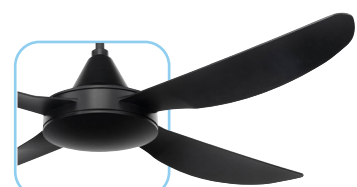

MATT BLACK

APPLICATIONS

- Bedrooms, lounge and family rooms
- Indoors or enclosed alfresco areas not exposed to the weather
- Suitable for coastal locations