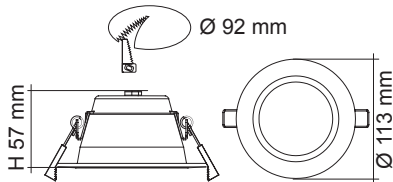

IP64 LED DOWNLIGHT

3 COLOUR TEMPERATURES SELECTABLE WITH A DIP SWITCH

S9071TC, S9072TC, S9073TC PREMIER