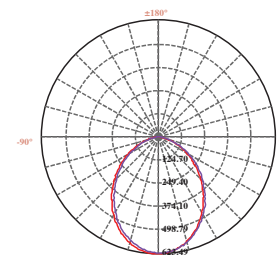

PHOTOMETRIC DATA

Unit: cd

S9071 WP   C0/C180   C90/C270   S9072 WP

S9073 WP