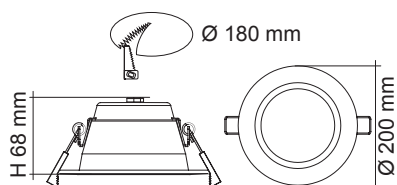

IP64 LED DOWNLIGHT

3 COLOUR TEMPERATURES SELECTABLE WITH A DIP SWITCH

S9071TC, S9072TC, S9073TC PREMIER