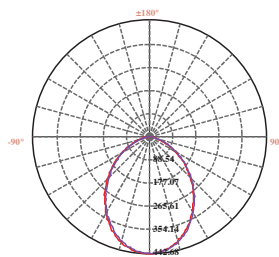

PHOTOMETRIC DATA

Unit: cd

S9071 WP   C0/C180   C90/C270   S9072 WP

S9073 WP