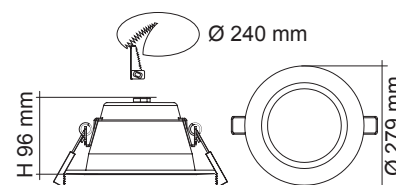

IP64 LED DOWNLIGHT

3 COLOUR TEMPERATURES SELECTABLE WITH A DIP SWITCH

S9071TC, S9072TC, S9073TC PREMIER