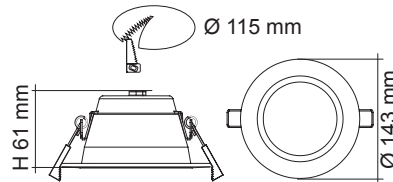

IP64 LED DOWNLIGHT

3 COLOUR TEMPERATURES SELECTABLE WITH A DIP SWITCH

S9071TC, S9072TC, S9073TC PREMIER