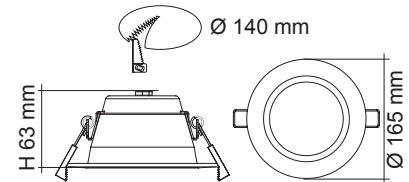

IP64 LED DOWNLIGHT

3 COLOUR TEMPERATURES SELECTABLE WITH A DIP SWITCH

S9071TC, S9072TC, S9073TC PREMIER