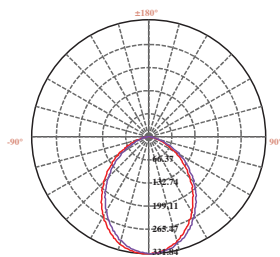

PHOTOMETRIC DATA

Unit: cd

S9071 WP   C0/C180   C90/C270   S9072 WP

S9073 WP