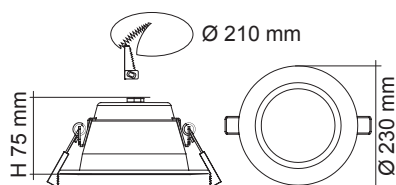

IP64 LED DOWNLIGHT

3 COLOUR TEMPERATURES SELECTABLE WITH A DIP SWITCH

S9071TC, S9072TC, S9073TC PREMIER