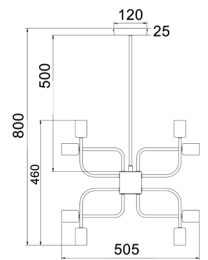

### Product Features:

- Input voltage: 220-240V AC
- Material: iron
- Lamp holder: 16x E27 (Max.72W halogen globe)
- **Globes not included**
- For indoor use only

HEXADE2  
(Matt Gold)

HEXADE1  
(Matt Black)

Part No.	HEXADE1, HEXADE2
Description	Pendant ES X 16 72W Matt Black/Matt Gold
Material	Iron
Lamp Holder	16 X E27 (Max.72W HAL)
Suspension	500mm rod
Canopy Size	Ø120 x 25mm
Weight	4.6kg
Box	53x45x45cm
Carton QTY	1/1