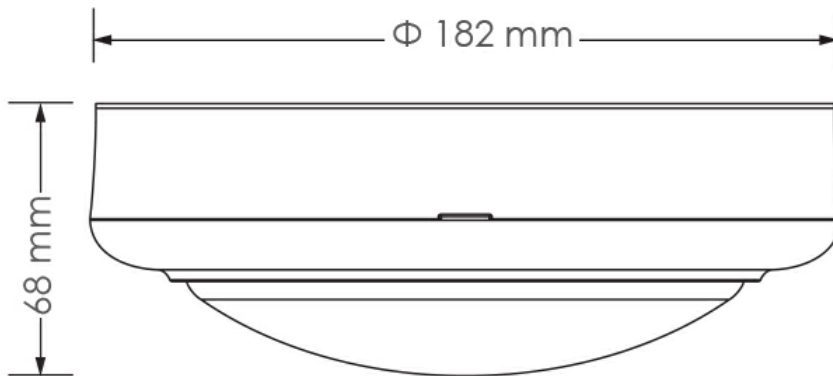

### Design Specifications

- Durable UV resistant white or black polycarbonate body, opal polycarbonate diffuser
- Integral control gear, 15 watt with PIR sensor control, fixed 30 seconds ON
- Max. 7 metres detection distance
- CRI > 80, 1050lm
- Quick connect installation design
- Robust IK08 protection

Model No.	Beam Angle (°)	Body Colour	Dimensions (mm)
SL7272CW/WH/S	110	WHITE	182(W) x 68(H)
SL7272CW/BK/S	110	BLACK	182(W) x 68(H)

Due to continued product and technology enhancements, data sourced from sal.net.au shall not form part of any contract and or technical performance guarantee unless expressly confirmed in writing by SAL at the time of order. Products are sold in accordance with [SAL Terms and Conditions of sale](#) and all images shown are for illustration purposes only and may vary from the actual colour or finish. Unless specifically stated, all IP ratings nominated for Interior products are from "below the ceiling".

## Dimensions