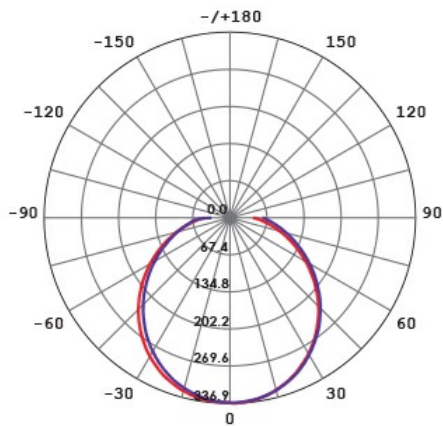

SL7272CW/WH/S at 4000K