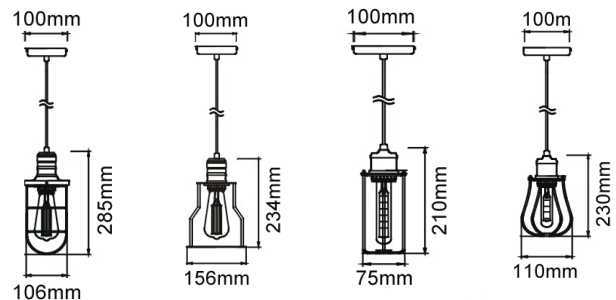

### Product Features:

- Material: powder coated iron
- Lamp holder: E27 (Max.72W halogen globes)
- Globe not included
- Warranty: 1 year replacement

Part No.	Description	Height	Width	Cable	Canopy	Max.Globe Dimensions	Carton QTY
BLACKBAND1	PENDANT ES 72W BLK IRON CAGE CURVED	285mm	106mm	3000mm	Ø100mm	L135 x W60mm	1/10
BLACKBAND2	PENDANT ES 72W BLK IRON CAGE ANGLED	234mm	156mm	3000mm	Ø100mm	L N/A x W60mm	1/10
BLACKBAND3	PENDANT ES 72W BLK IRON CAGE TUBULAR	210mm	75mm	3000mm	Ø100mm	L180 x W30mm	1/10
BLACKBAND4	PENDANT ES 72W BLK IRON CAGE PEAR	230mm	110mm	3000mm	Ø100mm	L130 x W30mm	1/10

Part No.	Description	Height	Width	Cable	Canopy	Max.Globe Dimensions	Carton QTY
BLACKBAND5	PENDES 72W BLK IRON CAGE SML DIAMOND	440mm	see line drawings	3000mm	Ø100mm	L180 x W30mm	1/10
BLACKBAND6	PENDANT ES 72W BLK IRON CAGE ANGLED	400mm	see line drawings	3000mm	Ø100mm	L180 x W30mm	1/10
BLACKBAND1X3	PENDANT ES 72W BLK IRON CAGE TUBULAR	400mm	590mm	3000mm	550X40mm	L130 x W30mm	1/1
BLACKBAND2X3	PENDANT ES 72W BLK IRON CAGE PEAR	800mm	390mm	3000mm	Ø310mm	L180 x W30mm	1/1