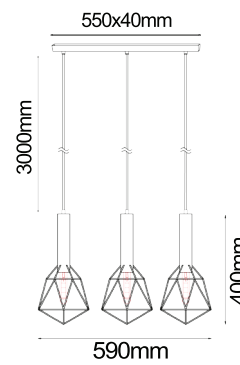

BLACKBAND1X3