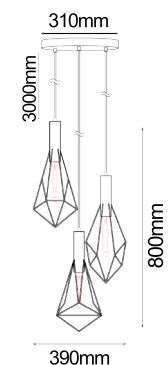

### Product Features:

- Material: powder coated iron
- Lamp holder: E27 (Max.72W halogen globes)
- Globe not included
- Warranty: 1 year replacement

Part No.	Description	Height	Width	Cable	Canopy	Max.Globe Dimensions	Carton QTY
BLACKBAND1	PENDANT ES 72W BLK IRON CAGE CURVED	285mm	106mm	3000mm	Ø100mm	L135 x W60mm	1/10
BLACKBAND2	PENDANT ES 72W BLK IRON CAGE ANGLED	234mm	156mm	3000mm	Ø100mm	L N/A x W60mm	1/10
BLACKBAND3	PENDANT ES 72W BLK IRON CAGE TUBULAR	210mm	75mm	3000mm	Ø100mm	L180 x W30mm	1/10
BLACKBAND4	PENDANT ES 72W BLK IRON CAGE PEAR	230mm	110mm	3000mm	Ø100mm	L130 x W30mm	1/10

BLACKBAND5

BLACKBAND6

BLACKBAND5

BLACKBAND6

BLACKBAND1X3

BLACKBAND2X3

BLACKBAND1X3

BLACKBAND2X3

Part No.	Description	Height	Width	Cable	Canopy	Max.Globe Dimensions	Carton QTY
BLACKBAND5	PENDES 72W BLK IRON CAGE SML DIAMOND	440mm	see line drawings	3000mm	Ø100mm	L180 x W30mm	1/10
BLACKBAND6	PENDANT ES 72W BLK IRON CAGE ANGLED	400mm	see line drawings	3000mm	Ø100mm	L180 x W30mm	1/10
BLACKBAND1X3	PENDANT ES 72W BLK IRON CAGE TUBULAR	400mm	590mm	3000mm	550X40mm	L130 x W30mm	1/1
BLACKBAND2X3	PENDANT ES 72W BLK IRON CAGE PEAR	800mm	390mm	3000mm	Ø310mm	L180 x W30mm	1/1