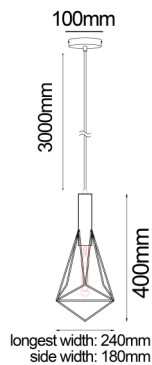

BLACKBAND6