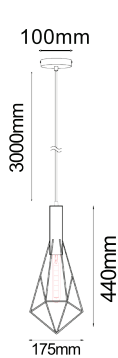

BLACKBAND5