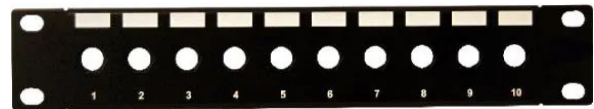

CERTECH Mini Cabinet and Accessories

R10XXXX

CERTECH 10" 6RU Mini Cabinet

Front glass door

Turning angle of front door is over 180°

Wall mounting installation, bracket included

Cable entry on both top cover and bottom panel

R10WM9

10" 12 Port Cat5e Patch Panel for Mini Cabinets

- 10" 12 Port Patch Panel
- Cat5e

R10C5E12

10" 12 Port Cat6 Patch Panel for Mini Cabinets

- 10" 12 Port Patch Panel
- Cat6

R10C612

10" Cable Management Bar for Mini Cabinets

- 10" Cable Management Bars
- Colour: Black

R10CM

10" 1RU Cantilever Shelf for Mini Cabinets

- 10" 1RU Cantilever Shelf
- 137mm Deep
- Colour: Black

R10CS137

10" 10 Port Unloaded Hexagonal Patch Panel

- 10" 10 port Patch Panel
- Unloaded Hexagonal
- Colour: Black

R10UF10

10" 8 Port Unloaded Keystone Patch Panel for Mini Cabinets

- 10" 8 Port Unloaded
- Keystone Patch Panel for mini cabinets
- Colour: Black

R10UK8

Mini Cabinets and Accessories

PRODUCT CODE	DESCRIPTION	TO FIT
R10WM6	CERTECH 10" 6RU Mini Cabinet	
R10WM9	CERTECH 10" 9RU Mini Cabinet	
R10C5E12	10" 12 Port Cat5e Patch Panel for Mini Cabinets	Mini Cabinet
R10C612	10" 12 Port Cat6 Patch Panel for Mini Cabinets	Mini Cabinet
R10CM	10" Cable Management Bar for Mini Cabinets	Mini Cabinet
R10CS137	10" 1RU Cantilever Shelf for Mini Cabinets	Mini Cabinet
R10UF10	10" 10 Port Unloaded Hexagonal Patch Panel	Mini Cabinet
R10UK8	10" 8 Port Unloaded Keystone Patch Panel for Mini Cabinets	Mini Cabinet