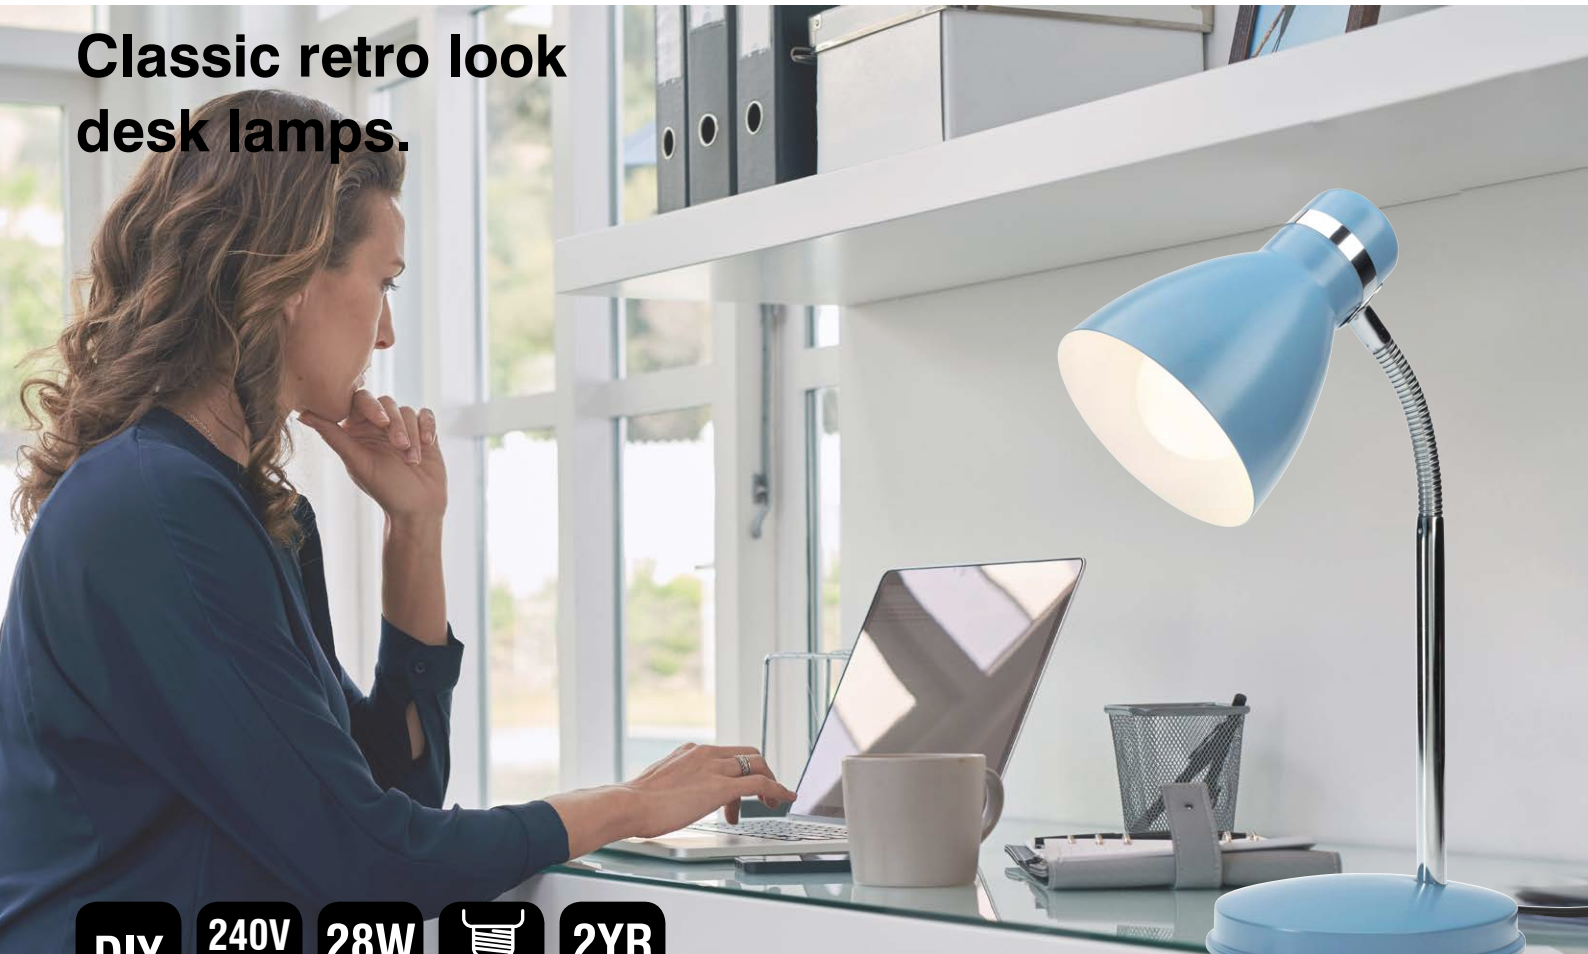

# SAMMY TASK LAMP

**Classic retro look  
desk lamps.**

**DIY** **240V AC** **28W MAX** **E27 BASE** **2YR WARRANTY**

**The Sammy task lamp is the classic staple for your desk with it's adjustable chrome neck, that allows it to be moved in many directions.**

- Provides an ample spread of direct light, perfect for adding to your workspace on top of a desk or bench
- Easily direct the light using the adjustable chrome neck so you can angle it to the right position for your needs
- Compact and lightweight design is ideal for small spaces and can be moved around with ease
- Turns on and off using an in-line cord switch.
- Uses most E27 globes, 28W max (globe not included)
- Quick and easy Do-It-Yourself installation
- Australian approved 1.8m cable and plug

## APPLICATIONS

- Ideal for reading, study or to increase light at your work station.