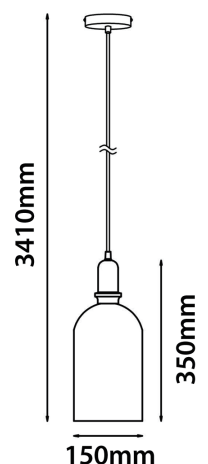

HORTEN2
BLACK

HORTEN1
WHITE

Features

- Material: iron and wood
- Max.wattage: 72W
- E27 lamp base
- Globe not included
- For indoor use
- 1 year replacement warranty

Technical data

Code	Description	Diam	Fitting L	Canopy OD	Total L
HORTEN1	1XE27 MATT WH OBLONG PENDANT	Ø150mm	350mm	Ø110mm	3410mm
HORTEN2	1XE27 MATT BLK OBLONG PENDANT	Ø150mm	350mm	Ø110mm	3410mm