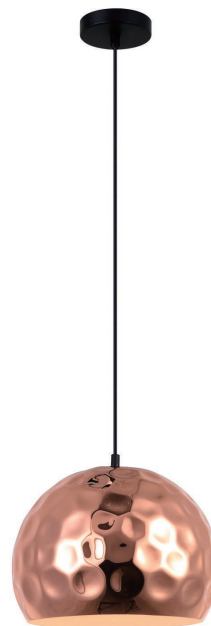

KOPER SERIES

- Shade: Copper plate iron
- Shade interior colour: white
- Lamp holder: 1xE27 (Max.72W Hal)
- Globe not included
- For indoor use only
- Warranty: 1 year replacement

▲ KOPER1

▲ KOPER2

▲ KOPER3

CODE	DESCRIPTION	DIMENSIONS (mm)	CABLE L (mm)	CANOPY D (mm)	WEIGHT (kg)	BOX (cm)	CARTON QTY
KOPER1	PENDANT ES 72W COPPER PLATED WINE GLASS	Ø300X230	3000	Ø110X25	2.4	37X37X32	1/1
KOPER2	PENDANT ES 72W COPPER PLATED ELLIPSE	Ø275X400	3000	Ø110X25	2.4	37X35X35	1/1
KOPER3	PENDANT ES 72W COPPER PLATED DOME	Ø330X250	3000	Ø110X25	2.0	38X38X32	1/1