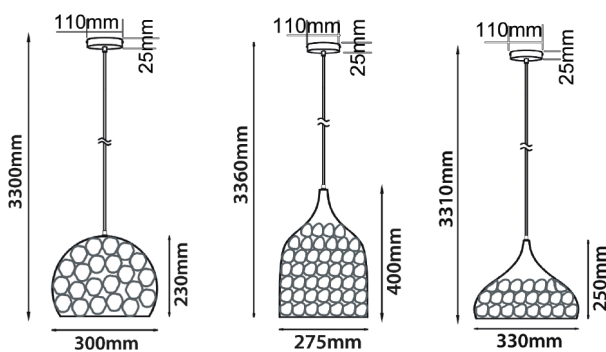

KOPER SERIES

- Shade: Copper plate iron
- Shade interior colour: white
- Lamp holder: 1xE27 (Max.72W Hal)
- Globe not included
- For indoor use only
- Warranty: 1 year replacement

▲ KOPER1

▲ KOPER2

▲ KOPER3

CODE	DESCRIPTION	DIMENSIONS (mm)	CABLE L (mm)	CANOPY D (mm)	WEIGHT (kg)	BOX (cm)	CARTON QTY
KOPER1	PENDANT ES 72W COPPER PLATED WINE GLASS	Ø300X230	3000	Ø110X25	2.4	37X37X32	1/1
KOPER2	PENDANT ES 72W COPPER PLATED ELLIPSE	Ø275X400	3000	Ø110X25	2.4	37X35X35	1/1
KOPER3	PENDANT ES 72W COPPER PLATED DOME	Ø330X250	3000	Ø110X25	2.0	38X38X32	1/1