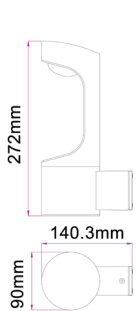

▲ SETH1

▲ SETH2

▲ SETH3

▲ SETH4

▲ SETH1

▲ SETH2

▲ SETH3

▲ SETH4

Part No.	Description	Kelvin (K)	Lumens (LM)	Watt (W)	L(cm)	W(cm)	H(cm)	Weight (kg)	Carton QTY
SETH1	WALL LED 240V S/M Matt Black 3000K 9W 120D	3000	428.76	9	15.3	10.4	29	1.0	1/8
SETH2	BOLLARD LED Matt Black 3000K 9W Short 300mm 120D	3000	428.76	9	11.1	10.4	31.1	0.97	1/9
SETH3	BOLLARD LED Matt Black 3000K 9W Med 500mm 120D	3000	428.76	9	11.1	10.4	50.9	1.44	1/9
SETH4	BOLLARD LED Matt Black 3000K 9W Long 800mm 120D	3000	428.76	9	11.1	10.4	81.1	2.06	1/9