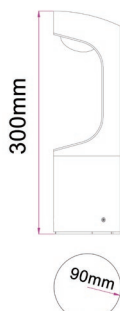

SETH SERIES

LED Exterior Wall & Lawn Lights

- Input voltage range: 100-240V AC 50/60Hz
- Constant current driver included
- Material: double anti-corrosion powder coated high-pressure cast aluminium & anti aging UV protected PC diffuser
- LED chips: 8pcs 3030 LED
- Power factor: >0.5
- Ambient temp: -20 to 50°C
- Not suitable for dimming
- Suitable for 2-way switching
- Suitable for use with PIR or Microwave sensors

▲ SETH2

▲ SETH2

Part No.	Description	Kelvin (K)	Lumens (LM)	Watt (W)	L(cm)	W(cm)	H(cm)	Weight (kg)	Carton QTY
SETH1	WALL LED 240V S/M Matt Black 3000K 9W 120D	3000	428.76	9	15.3	10.4	29	1.0	1/8
SETH2	BOLLARD LED Matt Black 3000K 9W Short 300mm 120D	3000	428.76	9	11.1	10.4	31.1	0.97	1/9
SETH3	BOLLARD LED Matt Black 3000K 9W Med 500mm 120D	3000	428.76	9	11.1	10.4	50.9	1.44	1/9
SETH4	BOLLARD LED Matt Black 3000K 9W Long 800mm 120D	3000	428.76	9	11.1	10.4	81.1	2.06	1/9

SETH2-4 are not for use inground.