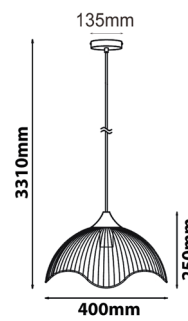

SPIAGGIA SERIES
E27 Iron Wood Pendant Lights

FEATURES

- Material: iron and wood
- Max.wattage: 72W
- E27 lamp base
- Globe not included
- For indoor use
- 1 year replacement warranty

SPIAGGIA1

SPIAGGIA2

SPIAGGIA3

SPIAGGIA4

CODE	DESCRIPTIONS	DIAM	FITTING LENGTH	CABLE LENGTH	WHOLE LENGTH	CARTON QTY
SPIAGGIA1	1XE27 BLK IRON DOME WAVY EDGE PENDANT	Ø400mm	250mm	3000mm	3310mm	1/1
SPIAGGIA2	1XE27 WH IRON DOME WAVY EDGE PENDANT	Ø400mm	250mm	3000mm	3310mm	1/1
SPIAGGIA3	1XE27 BLK IRON CONE WAVY EDGE PENDANT	Ø330mm	400mm	3000mm	3460mm	1/1
SPIAGGIA4	1XE27 WH IRON CONE WAVY EDGE PENDANT	Ø330mm	400mm	3000mm	3460mm	1/1