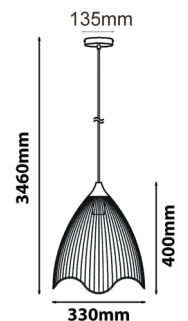

SPIAGGIA SERIES
E27 Iron Wood Pendant Lights

FEATURES

- Material: iron and wood
- Max.wattage: 72W
- E27 lamp base
- Globe not included
- For indoor use
- 1 year replacement warranty

SPIAGGIA1

SPIAGGIA2

SPIAGGIA3

SPIAGGIA4

CODE	DESCRIPTIONS	DIAM	FITTING LENGTH	CABLE LENGTH	WHOLE LENGTH	CARTON QTY
SPIAGGIA1	1XE27 BLK IRON DOME WAVY EDGE PENDANT	Ø400mm	250mm	3000mm	3310mm	1/1
SPIAGGIA2	1XE27 WH IRON DOME WAVY EDGE PENDANT	Ø400mm	250mm	3000mm	3310mm	1/1
SPIAGGIA3	1XE27 BLK IRON CONE WAVY EDGE PENDANT	Ø330mm	400mm	3000mm	3460mm	1/1
SPIAGGIA4	1XE27 WH IRON CONE WAVY EDGE PENDANT	Ø330mm	400mm	3000mm	3460mm	1/1