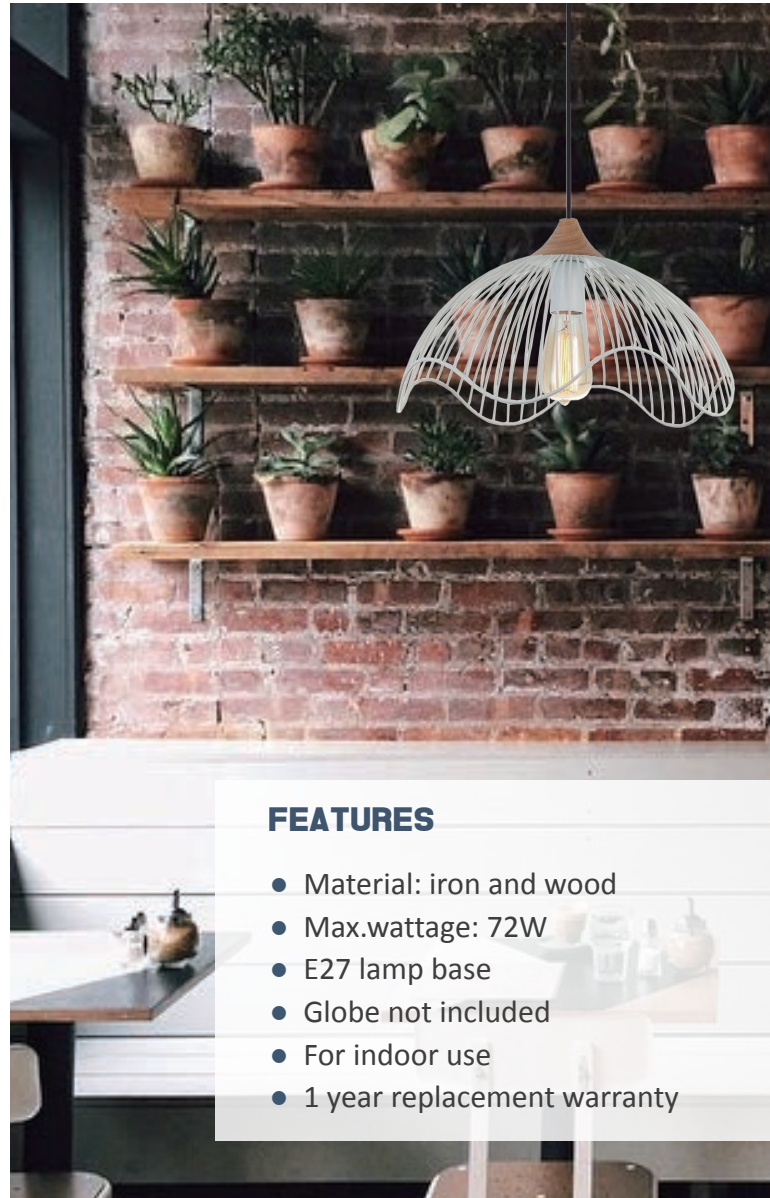

SPIAGGIA SERIES
E27 Iron Wood Pendant Lights

FEATURES

- Material: iron and wood
- Max.wattage: 72W
- E27 lamp base
- Globe not included
- For indoor use
- 1 year replacement warranty

SPIAGGIA1

SPIAGGIA2

SPIAGGIA3